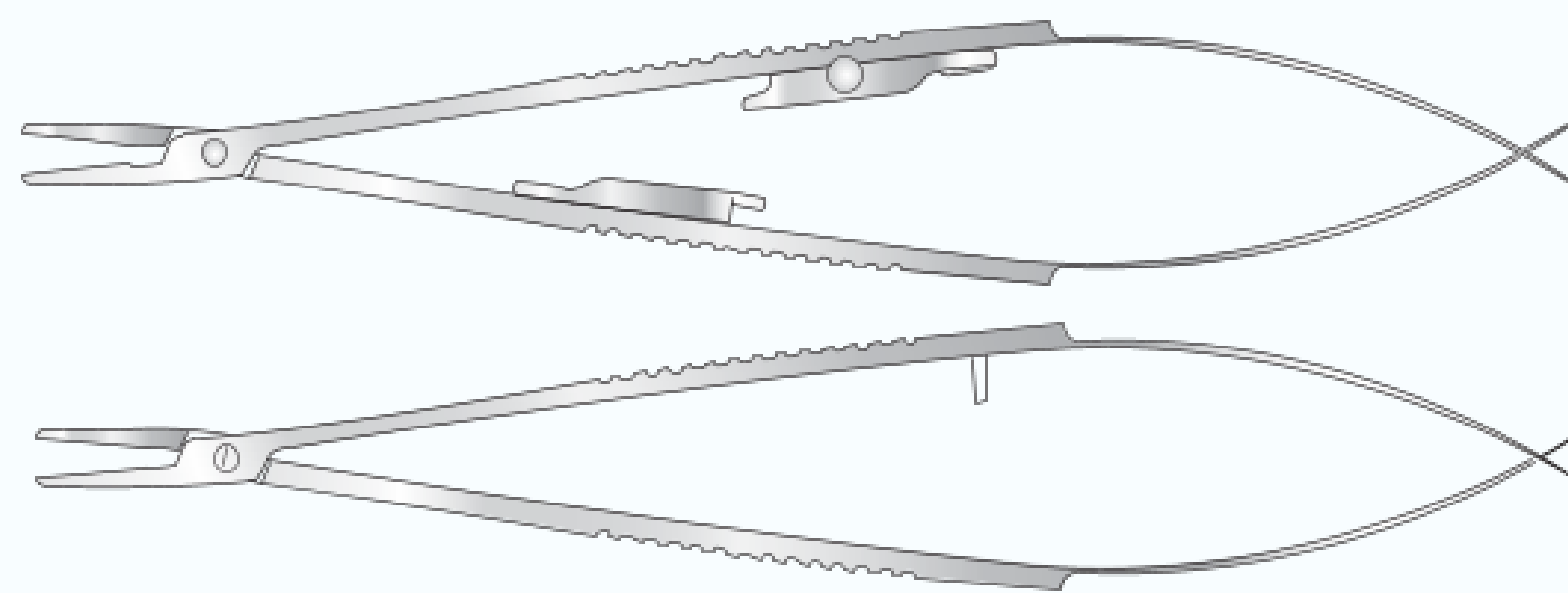

### Masing Needle Holder

Tungstencarbide insert, one angled bow

SC-GI/009R	130mm long
------------	------------

### Castroviejo Needle Holder

SC-OP/021	140mm long, with catch
SC-OP/020	140mm long, without catch