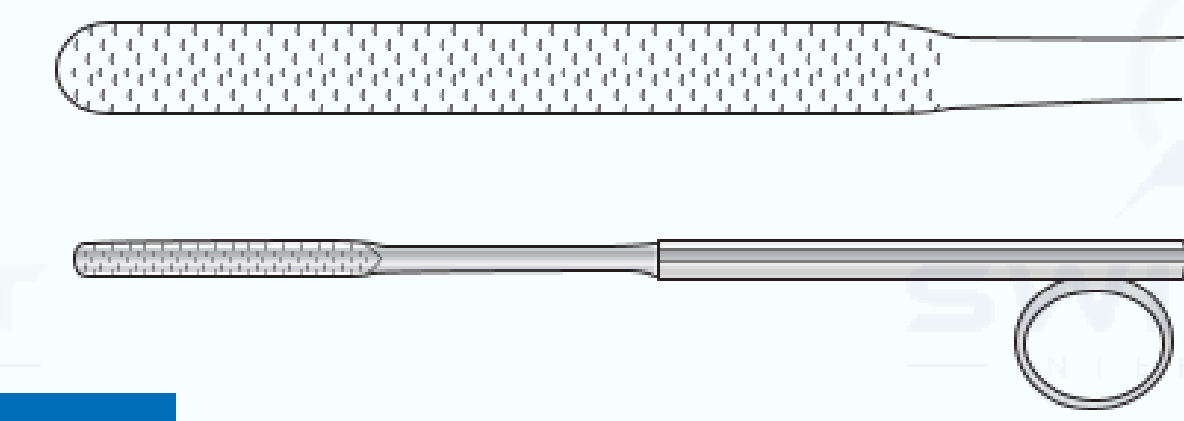

Gallagher Raspatory

190mm long

SC-PL/098

McIndoe Raspatory

Spoonend, 170mm long

SC-/PL088	Small
SC-/PL089	Medium
SC-/PL090	Large

Farabeuf Elevator

Light, 160mm long

SC-PL/024	12mm curved
SC-PL/024a	8mm curved

Durogrip Raspatory

7mm wide, 205mm long

12/14 teeth

SC-PL/096	12/14 teeth
SC-PL/096a	16/20 teeth
SC-PL/096b	24/30 teeth
SC-PL/096c	36/44 teeth
SC-PL/096d	52/62 teeth

Joseph Raspatory

Chequered, 165mm long

SC-PL/099	Fine, 7.5mm
SC-PL/099a	Coarse, 9mm

Howarth Elevator

SC-PL/025	220mm long

Syme Periosteal Elevator

Double ended

SC-PL/046	170mm long

Cryer Elevator

150mm long

SC-PL/069	Right
SC-PL/069a	Left

Coupland Elevator

Curved, 150mm long

SC-PL/068	3mm wide
SC-PL/068a	3.5mm wide
SC-PL/068b	4mm wide

Fomon Raspatory

6.5 and 7.5mm wide, 215mm long

SC-PL/097	Chequered
SC-PL/097a	Knotched

Lewis Raspatory

8mm wide, 175mm long

SC-PL/100	Fine teeth
SC-PL/100a	Coarse teeth