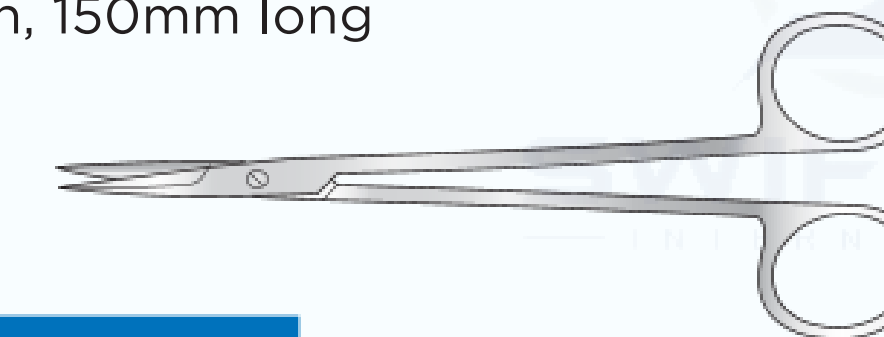

Aufricht Dissecting Scissors

Light pattern, 150mm long