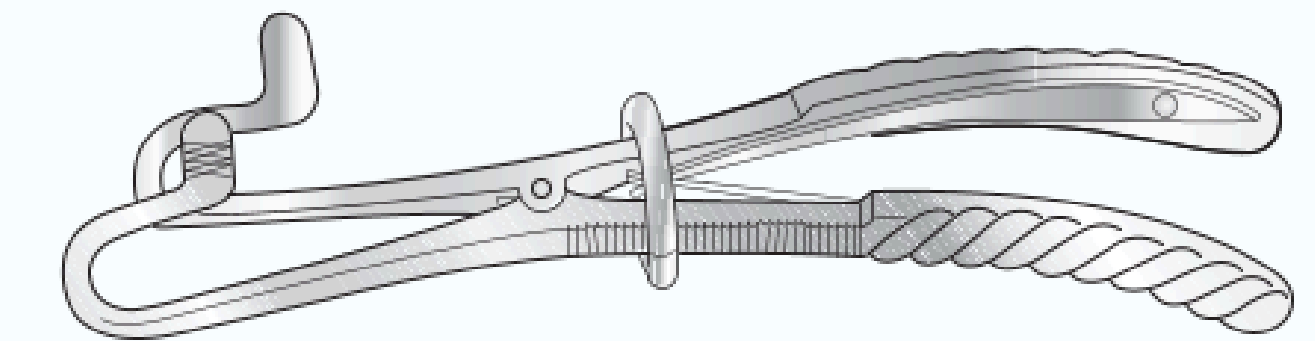

Fergusson Ackland Mouth Gag