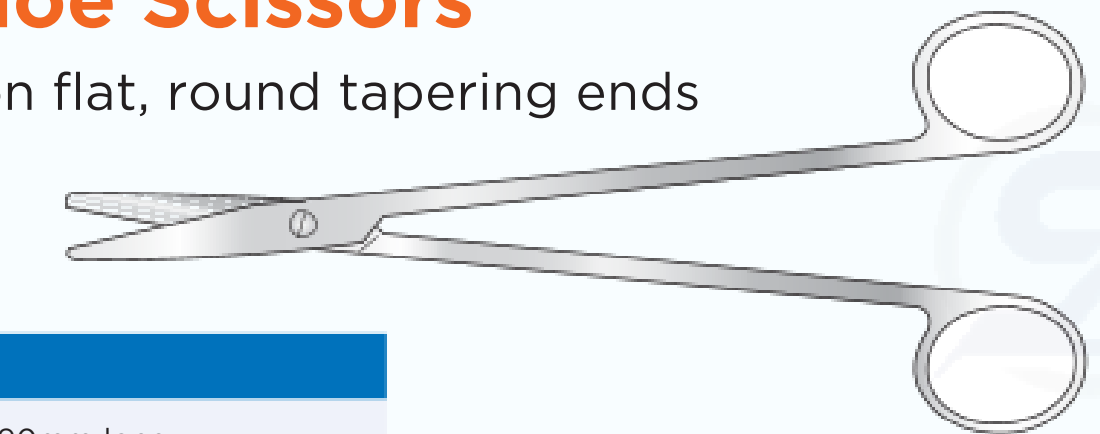

McIndoe Scissors

Curved on flat, round tapering ends