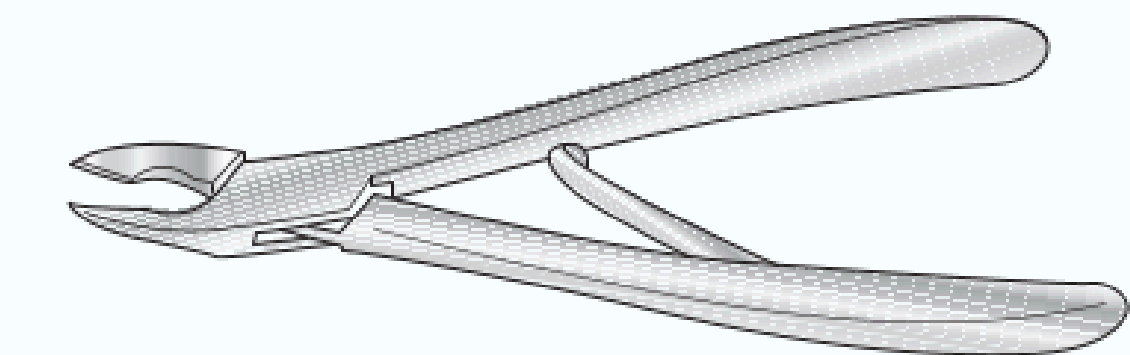

Ward Bone Cutting Forceps

Slightly angled onflat