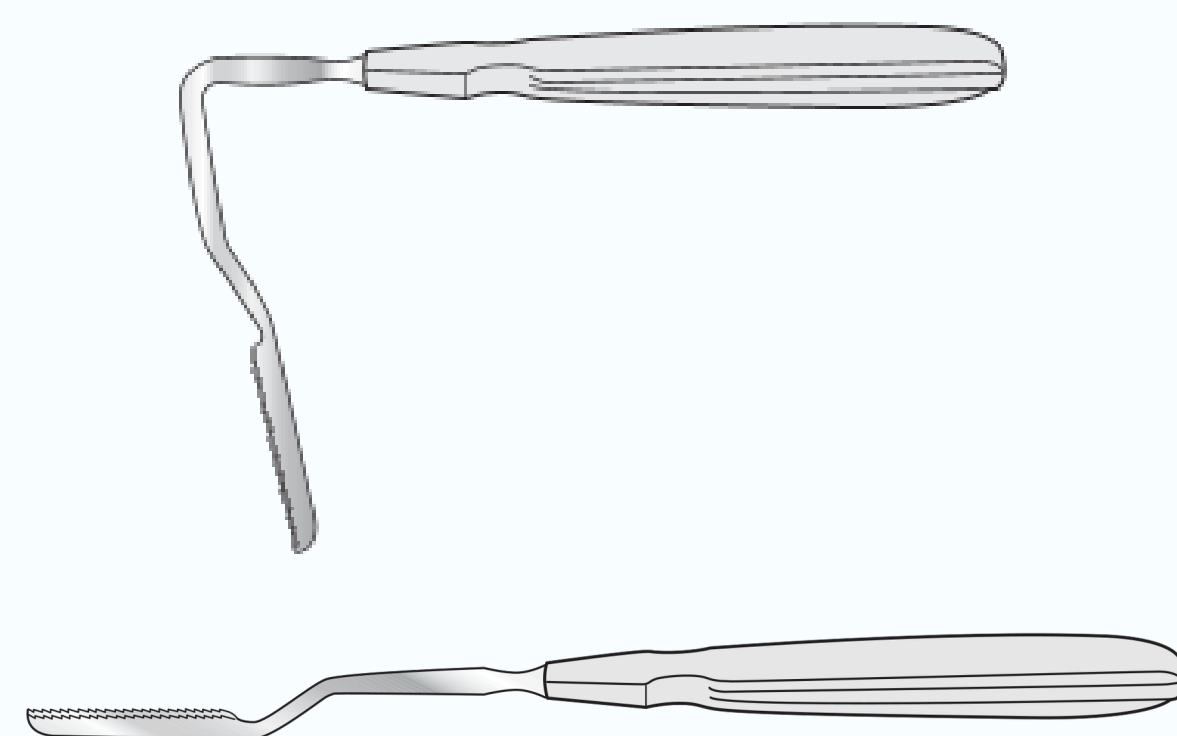

Freeman Areola Nipple

Sizer

1.5mm

SC-PL/NIP25	25mm ø
SC-PL/NIP40	40mm ø
SC-PL/NIP45	45mm ø
SC-PL/NIP50	50mm ø
SC-PL/NIP55	55mm ø

Kelsey Fry Bone Awl

148mm long

SC-PL/039a	Straight
SC-PL/039b	Curved

Joseph Nasal Saw

Blade 35mm long