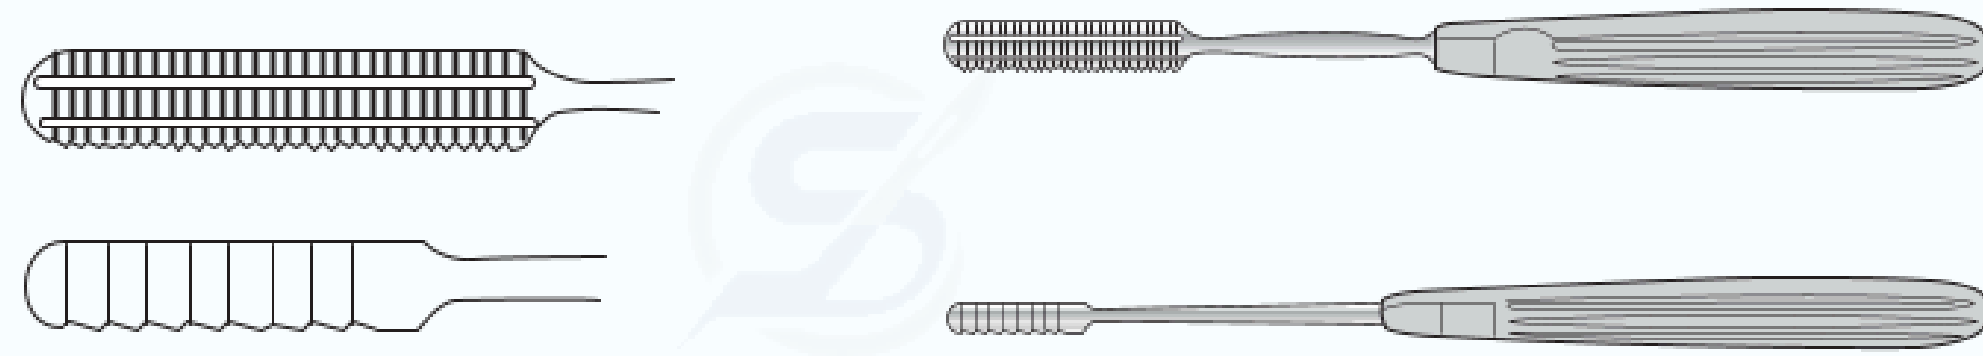

### Maltz Raspatory

180mm long

SC-PL/101	Straight, 9mm
SC-PL/101b	Straight, 5mm
SC-PL/101c	Curved, 5mm