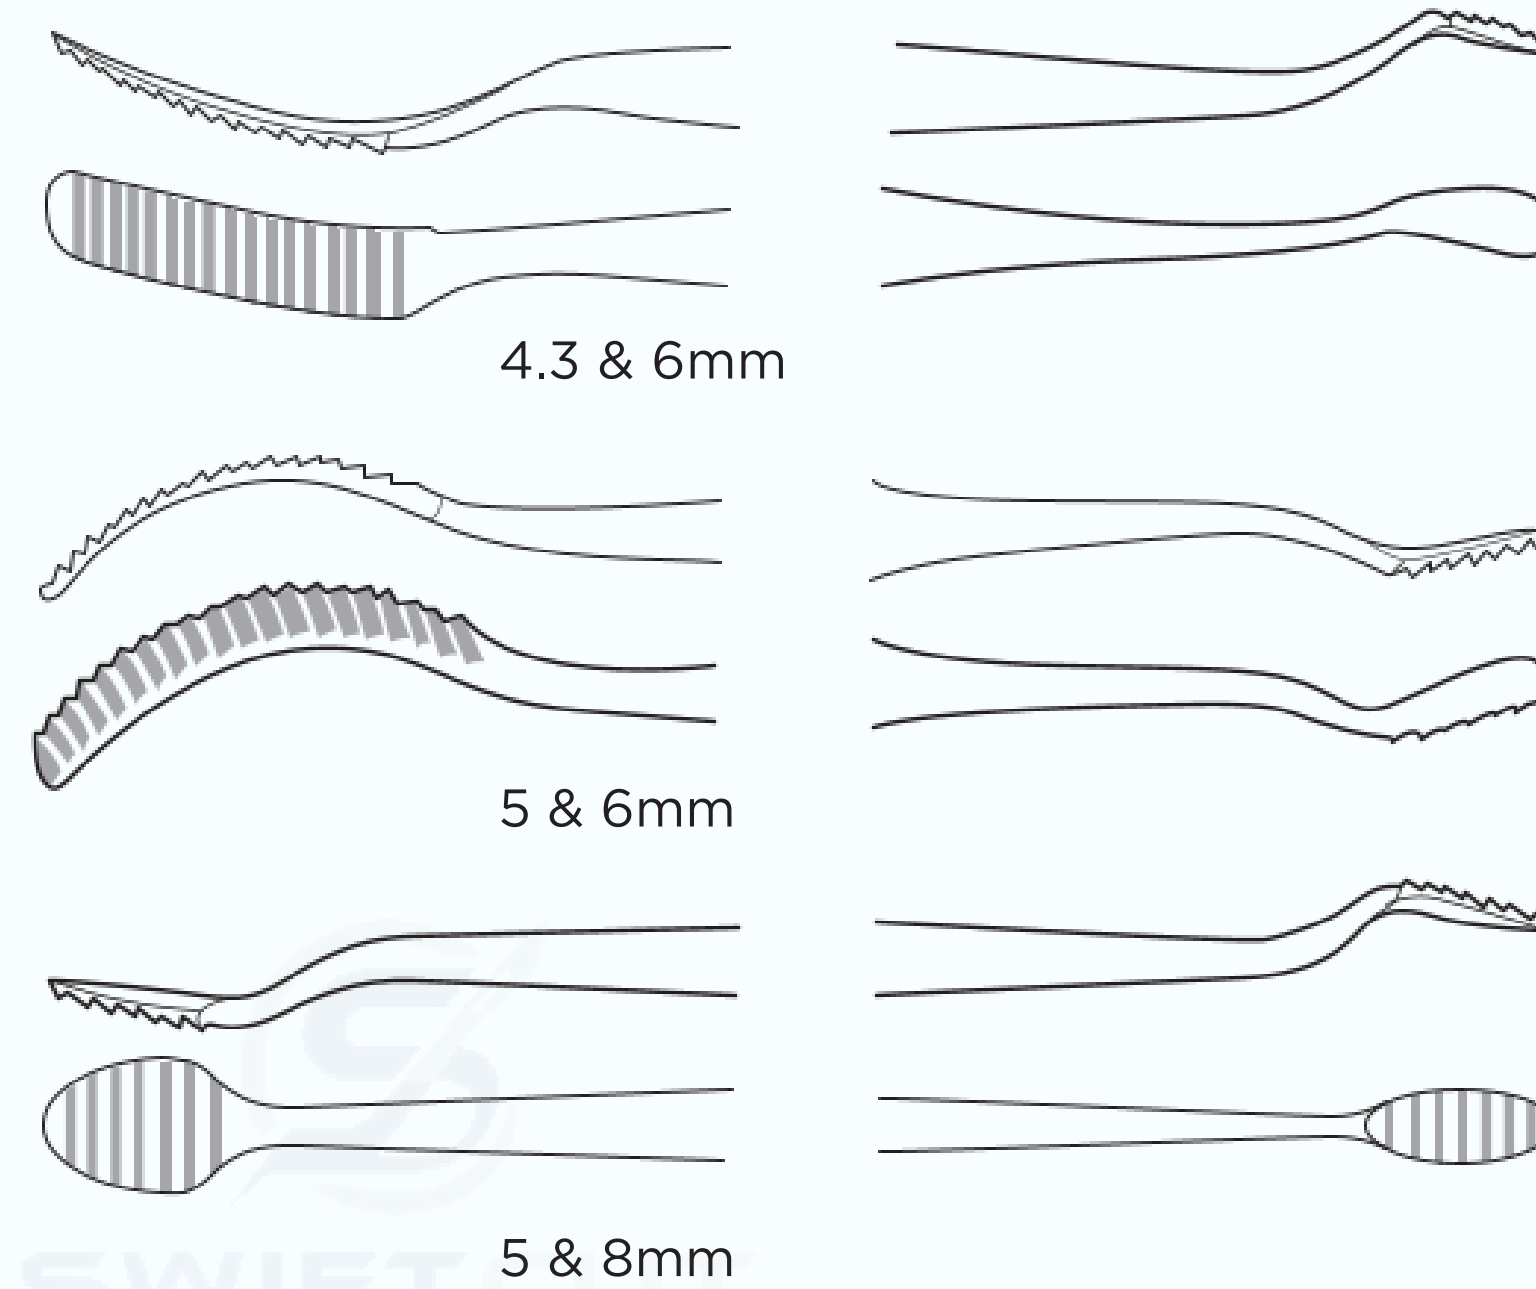

Gillies Dissecting Forceps

SC-PL/052	1 x 2 teeth, 152mm long

McIndoe Dissecting Forceps

152mm long

SC-PL/053a	1-2 teeth
SC-PL/053b	Serrated

Waugh Dissecting Forceps

Fine, serrated

SC-GI/261	152mm long
SC-GI/262	178mm long
SC-GI/263	203mm long

College Pattern Stopping and Dressing Forceps

152mm long

SC-PL/048	Serrated

Mustarde Dissecting and Suture Holding Forceps

Combined double hooked jaws

SC-PL/050	156mm long

Childe Approximating Forceps

With magazine for Michel clips

SC-PL/073	180mm long

Mitchell Trimmer

165mm long

SC-ENT/013	

Dental Pick

SC-PL/067	160mm long

Gillies Skin Hook

190mm long

SC-PL/065a	Standard
SC-PL/065b	Half Size

Joseph Double Skin Hook

165mm long

SC-PL/056a	

Kleinert Kutz Skin Hooks

SC-PL/109	16cm large
SC-PL/108	16cm medium
SC-PL/107	16cm small