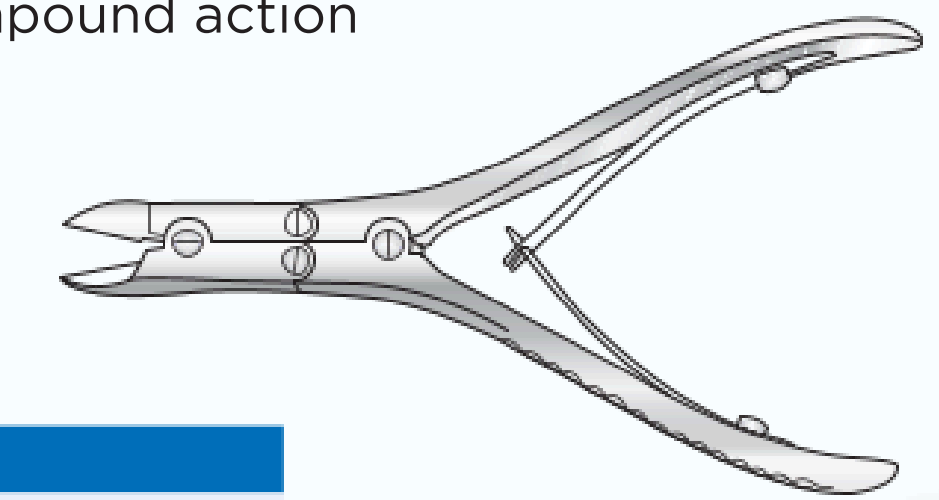

Bone Cutting Forceps

Straight, compound action