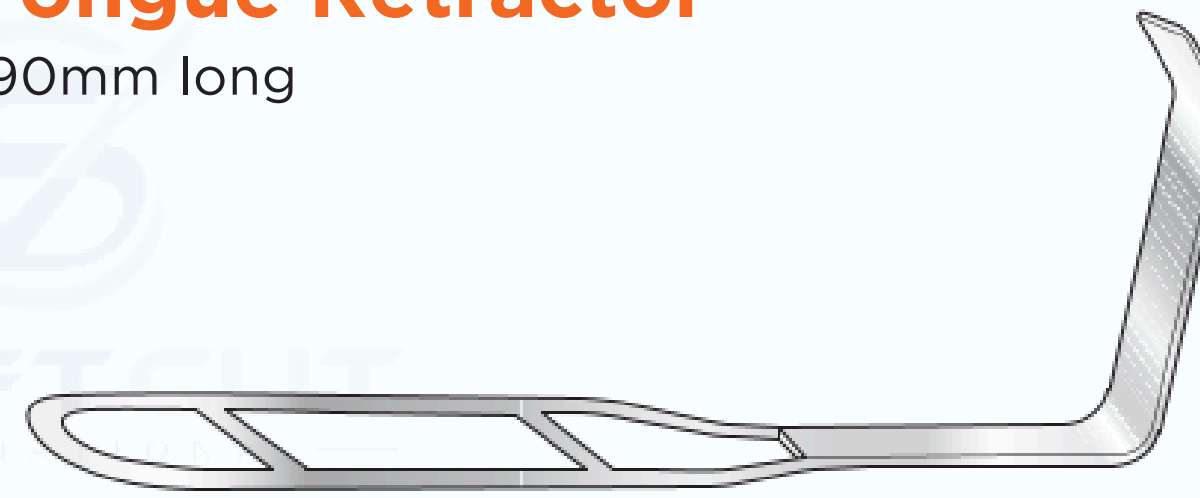

Tongue Retractor

190mm long

SC-PL/071	12mm wide

Cheek Retractor

140mm long

SC-PL/078	40mm wide

Ragnell Davis Retractor

140mm long

SC-PL/074a