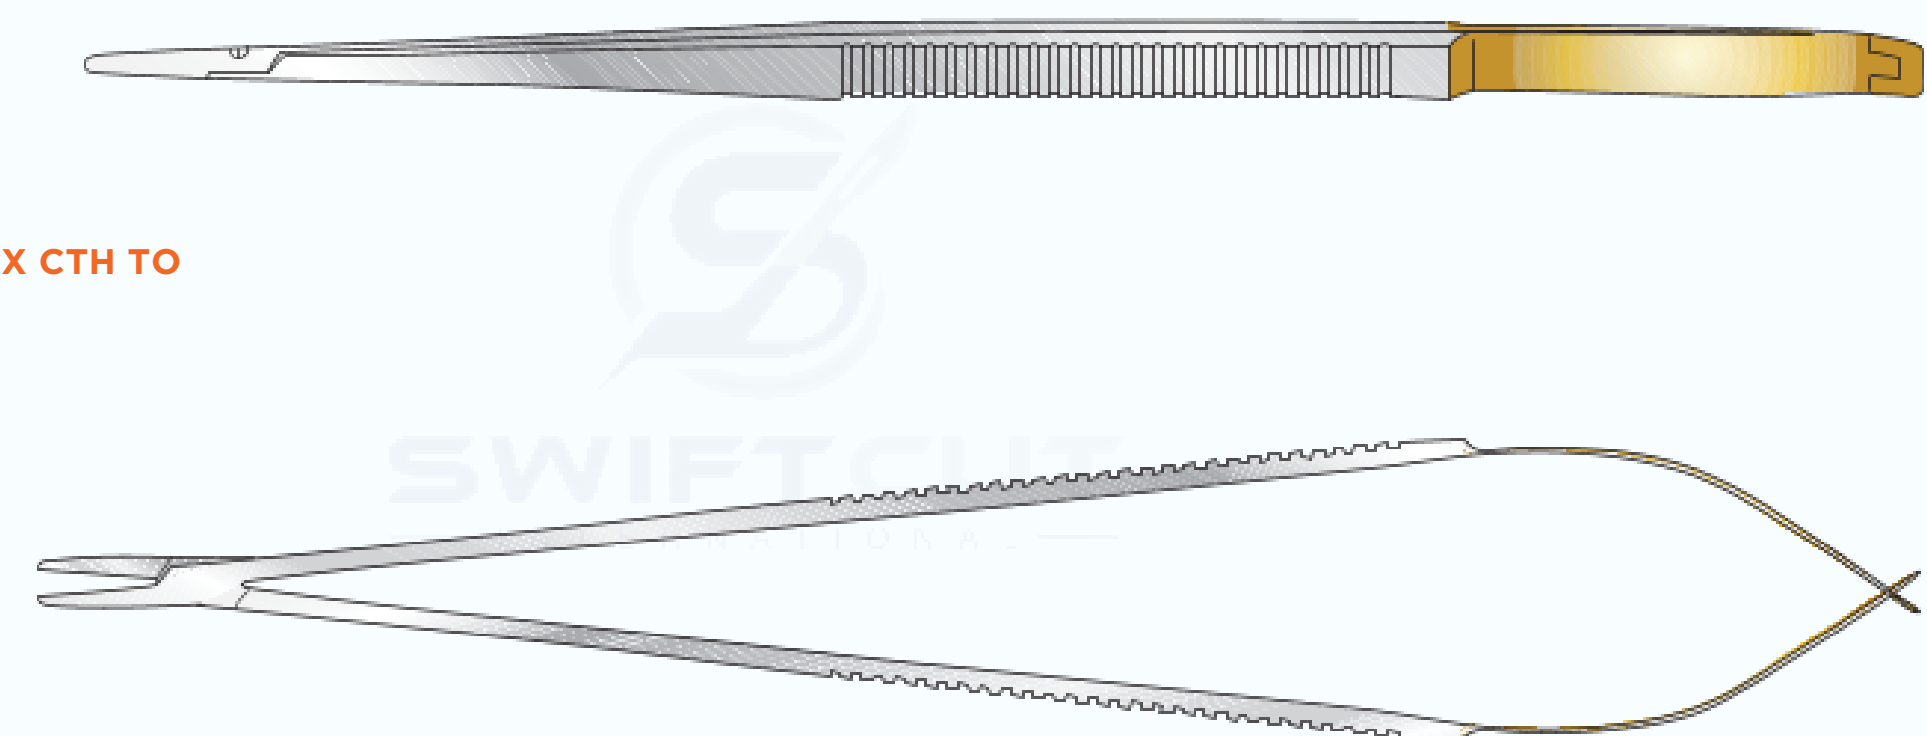

### Diamond dust jaws

SC-THO/060	180mm long, without catch
SC-THO/061	200mm long, without catch
SC-THO/062	215mm long, without catch

ALSO AVAILABLE WITH CATCH - ADD SUFFIX CTH TO

### Tungsten carbide jaws

SC-THO/058a	180mm long
SC-THO/058	200mm long
SC-THO/059	215mm long

ALSO AVAILABLE WITH CATCH - ADD SUFFIX CTH TO