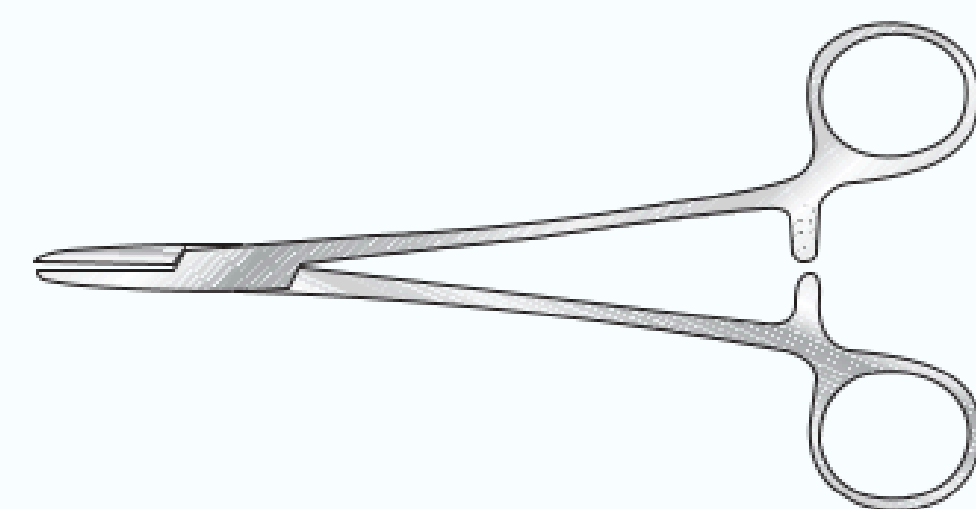

McIndoe Dissecting Forceps

152mm long

SC-GI/476	Serrated
SC-GI/477	1-2 teeth

Ramsey Dissecting Forceps

177mm long

SC-PM/101	Serrated
SC-PM/102	1-2 teeth
SC-PM/103	2-3 teeth

Mayo Hegar Needle Holder

SC-GI/244	159mm long
SC-PM/36c	178mm long
SC-GI/398	203mm long

Raspatory

For scalp

SC-PM/090	175mm long