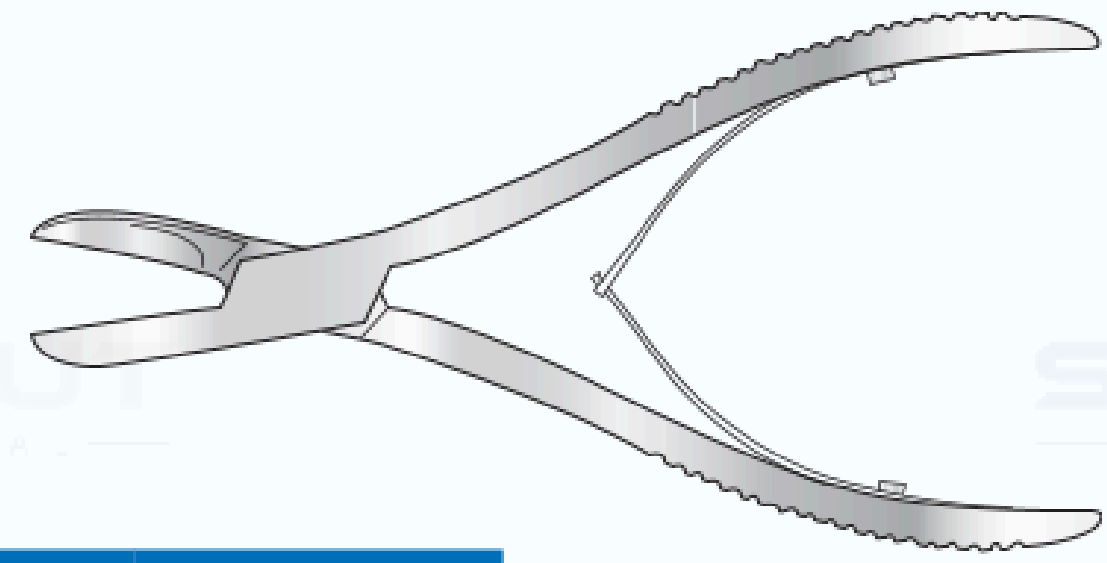

Artery Scissors

Small, for all arteries, tungsten carbide, supercut, 100mm long

SC-PM/160	Sharp/probe
-----------	-------------

Liston Bone Cutting Forceps

Straight

SC-OR/032	200mm long
SC-OR/027	220mm long
SC-PM/066	254mm long