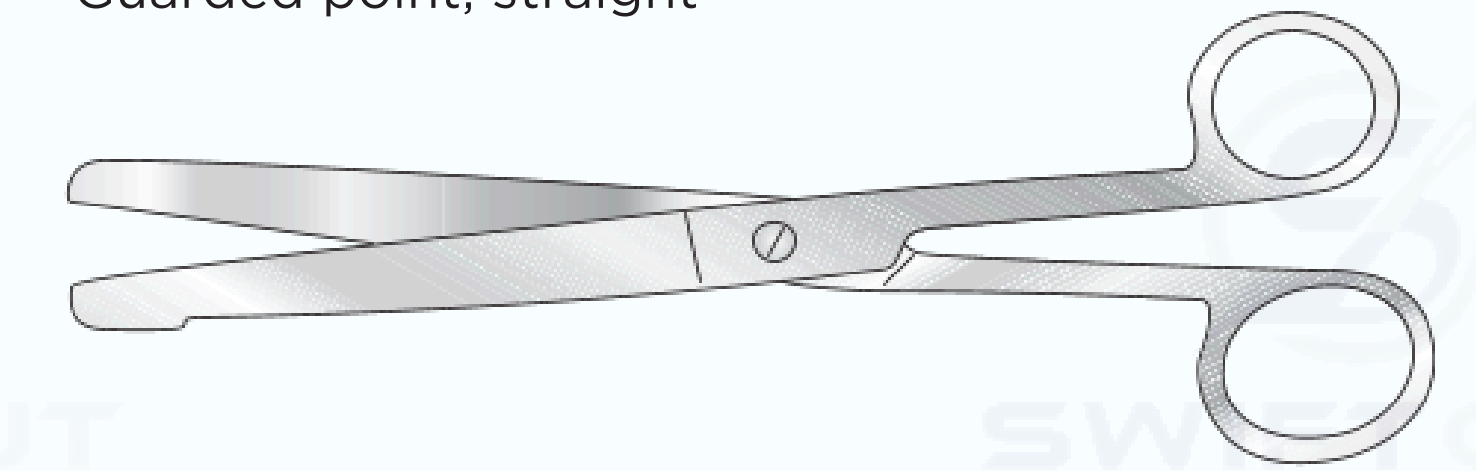

SC-PM/057	196mm long
-----------	------------

Barnards Bowel Scissors

Guarded point, straight

SC-PM/056	279mm long
-----------	------------

Iris scissors

102mm long

SC-OP/032	Straight
SC-OP/033	Curved

Strabismus Scissors