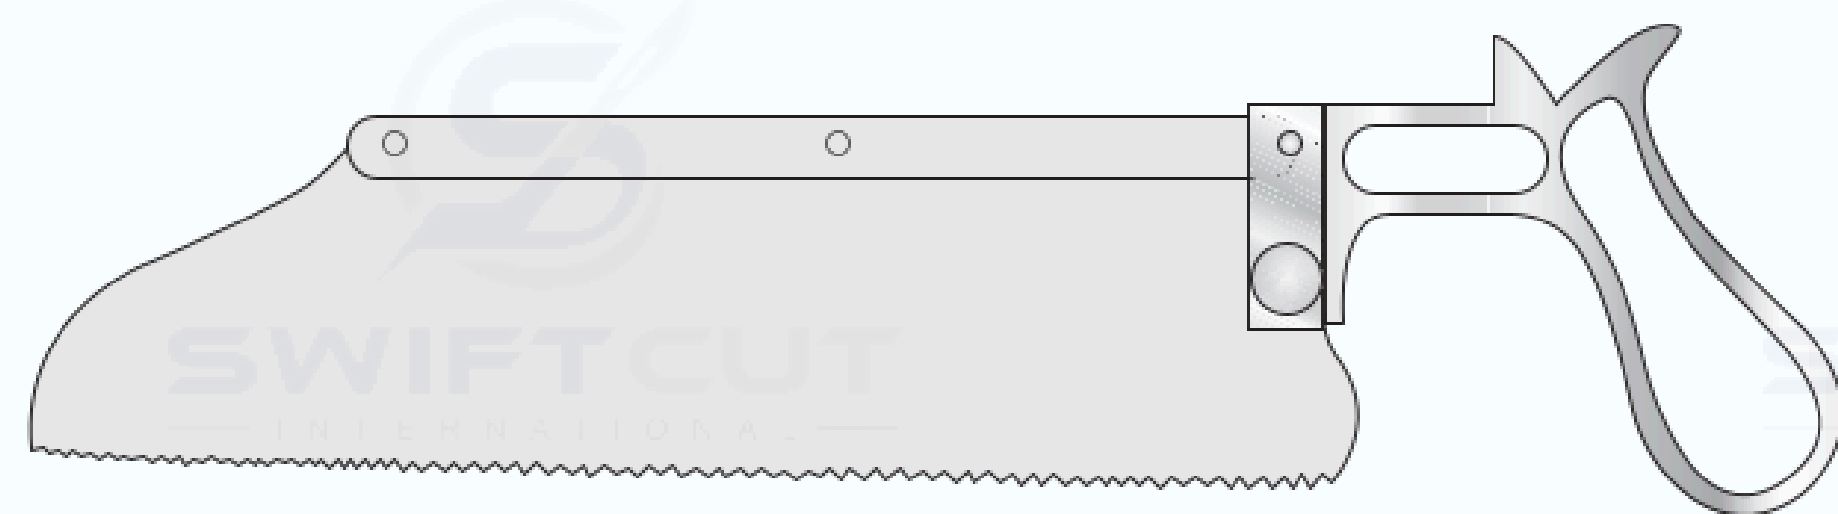

Amputation Saw

Fixed back, with shaped end

SC-PM/110	Blade length 254mm

Gouge

SC-PM/133	Blade 19mm

Chisel

Straight

SC-PM/130	Blade 12mm
SC-PM/131	Blade 19mm
SC-PM/132	Blade 25mm

Spinal Chisel

With locating point

SC-PM/135	180mm