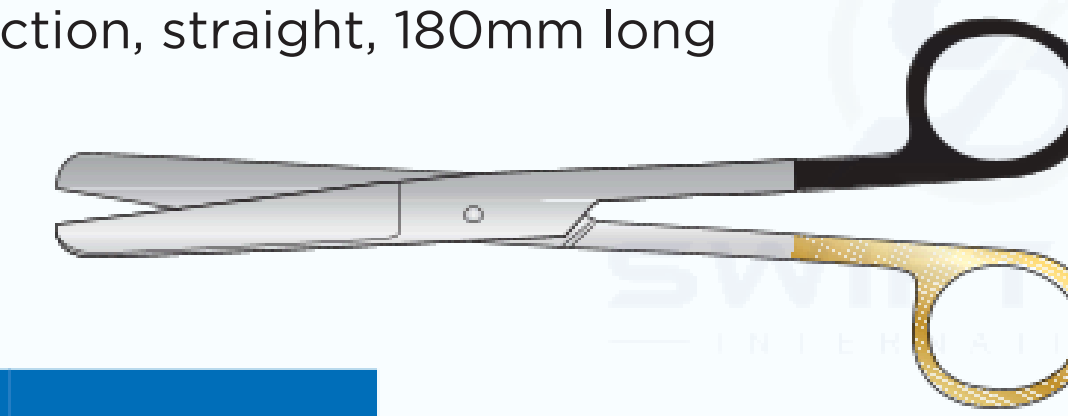

Bowel Scissors

Tungsten carbide, supercut, for dissection, straight, 180mm long

SC-PM/146	Blunt/blunt