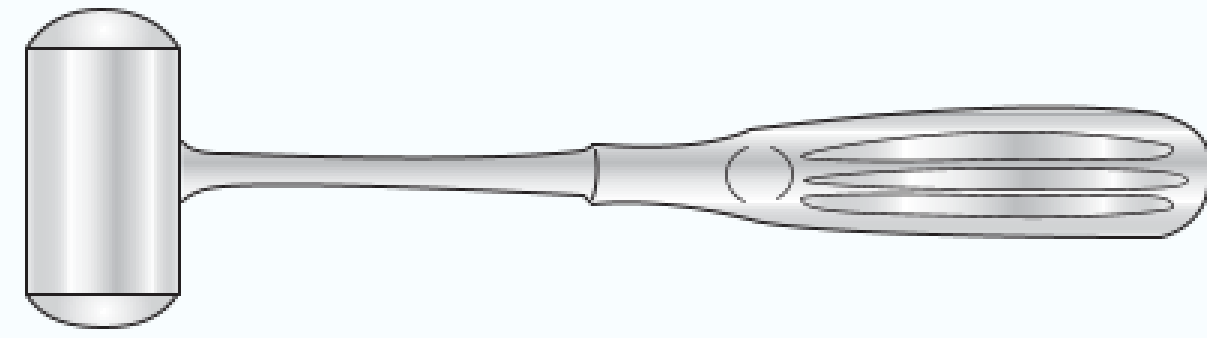

Mallet

Armpattern, lead filled