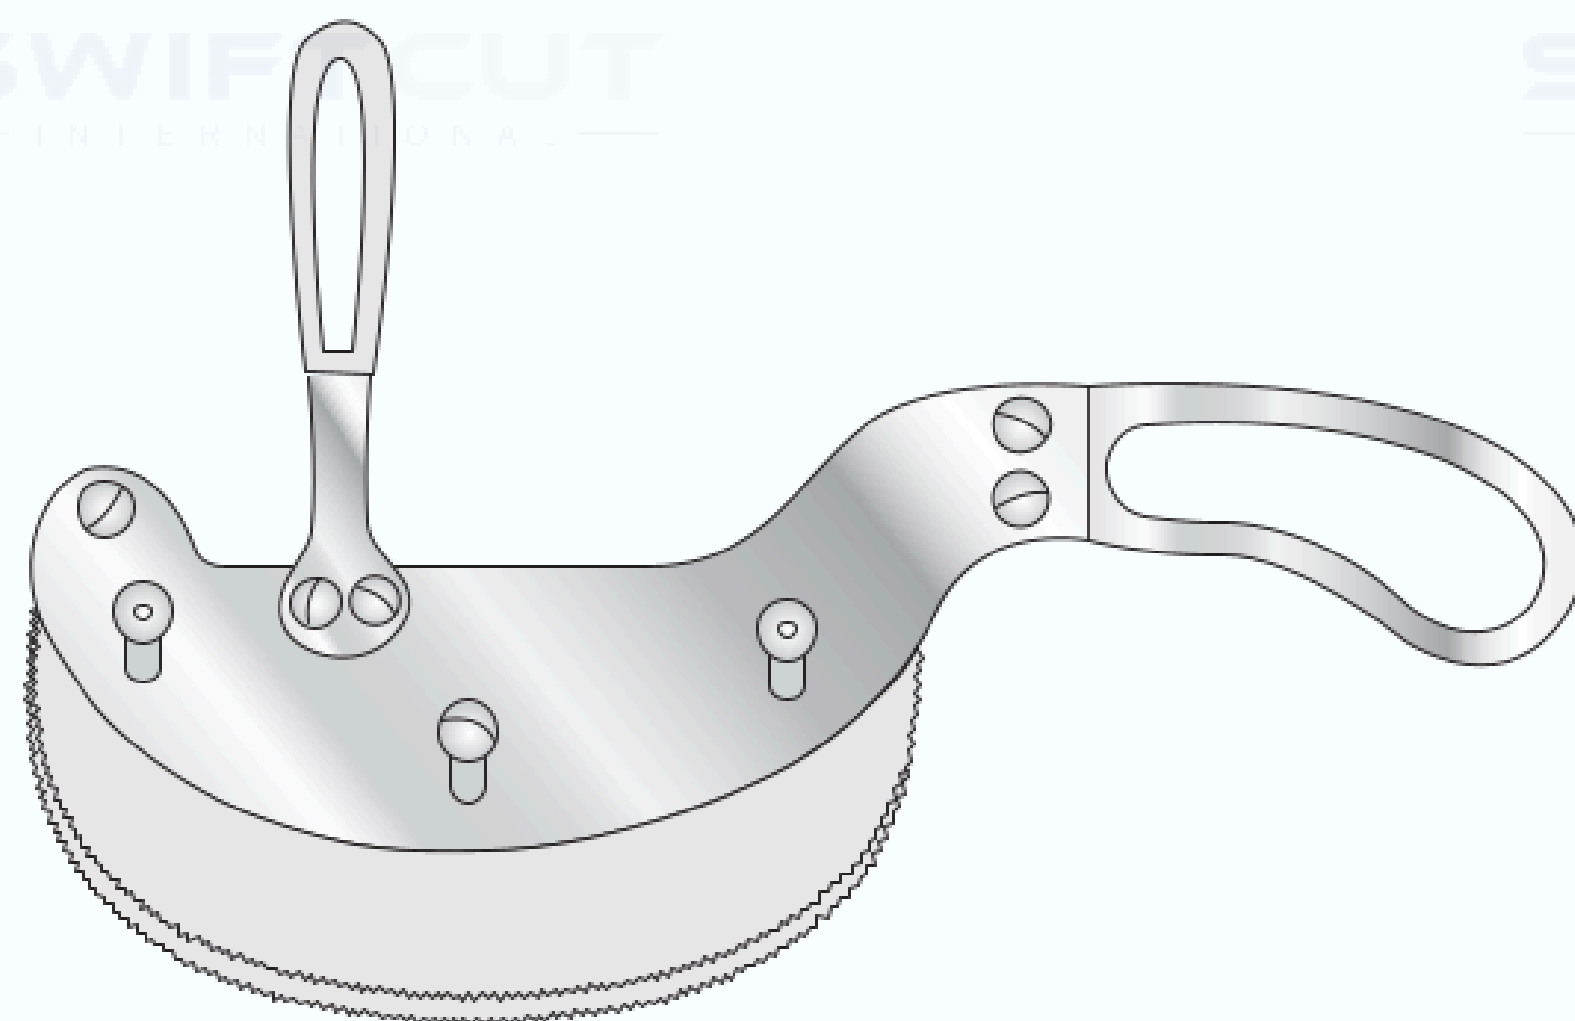

Fixed Back Saw

14 teeth per inch

SC-PM/105	Blade length 228mm
SC-PM/107	Blade length 254mm

Barnard's Saw

14 teeth per inch

SC-PM/104	Blade length 279mm

Hinged Back Saw

14 teeth per inch

SC-PM/106	Blade length 228mm
SC-PM/108	Blade length 254mm

Spinal Saw

Fixed back, double bladed, adjustable

SC-PM/109	Blade length 152mm, 297mm long

Amputation Saw

Fixed back, with shaped end

SC-PM/110	Blade length 254mm

Gouge

SC-PM/133	Blade 19mm

Chisel

Straight

SC-PM/130	Blade 12mm
SC-PM/131	Blade 19mm
SC-PM/132	Blade 25mm

Spinal Chisel

With locating point

SC-PM/135	180mm

Chisel

T shaped

SC-PM/137	23mm blade, 100mm long
SC-PM/138	25mm blade, 127mm long

Vertebrae Chisel

Angled

SC-PM/136	Blade 76mm

Vertebrae/Bone Chisel

Angled, with blueacetic "Suregrip" handles

SC-PM/136BH	Blade 76mm