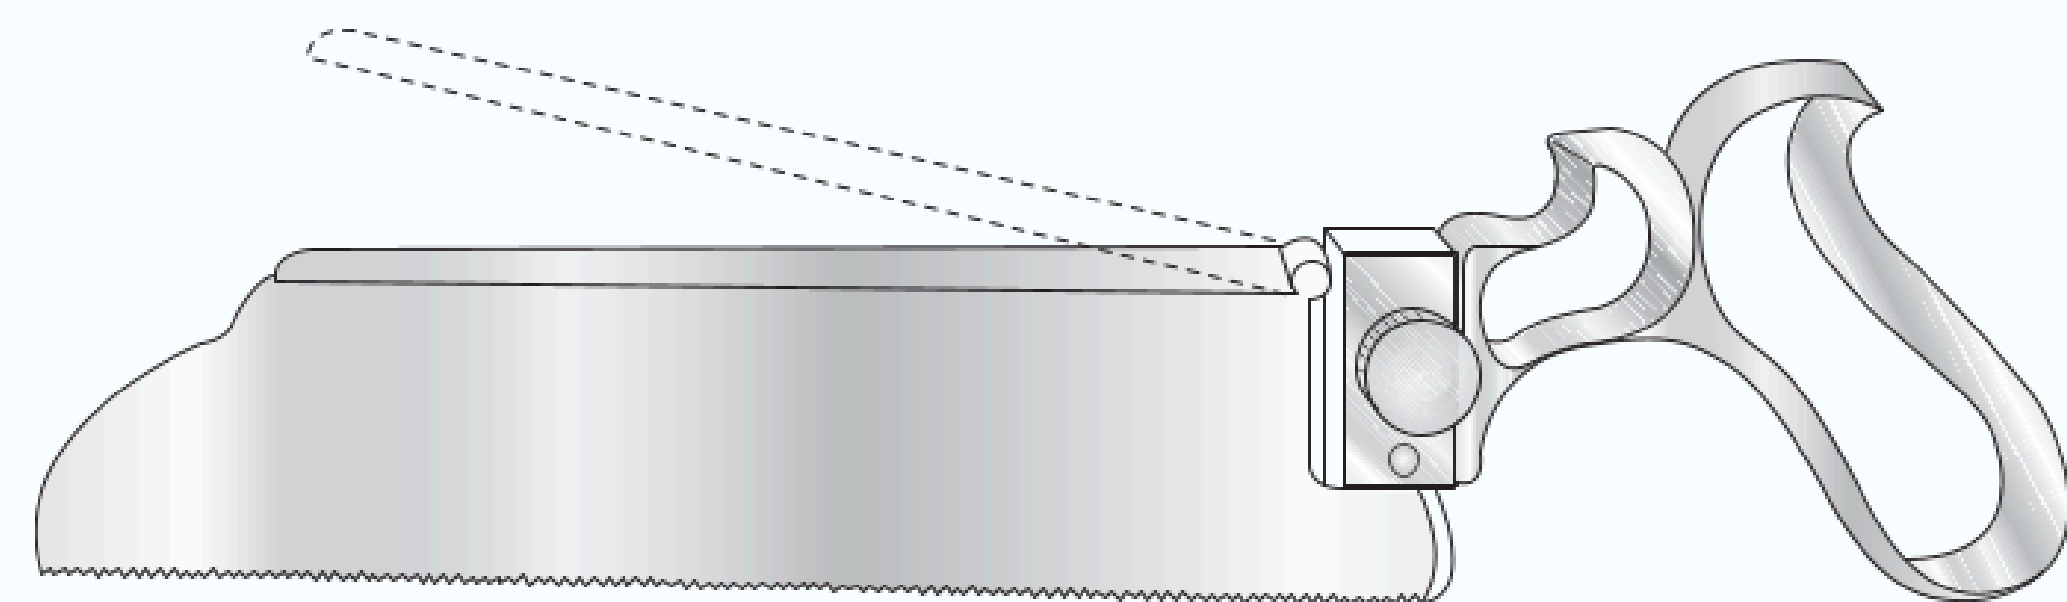

SC-PM/104	Blade length 279mm
-----------	--------------------

Hinged Back Saw

14 teeth per inch

SC-PM/106	Blade length 228mm
SC-PM/108	Blade length 254mm

**Spinal Saw**

Fixed back, double bladed, adjustable