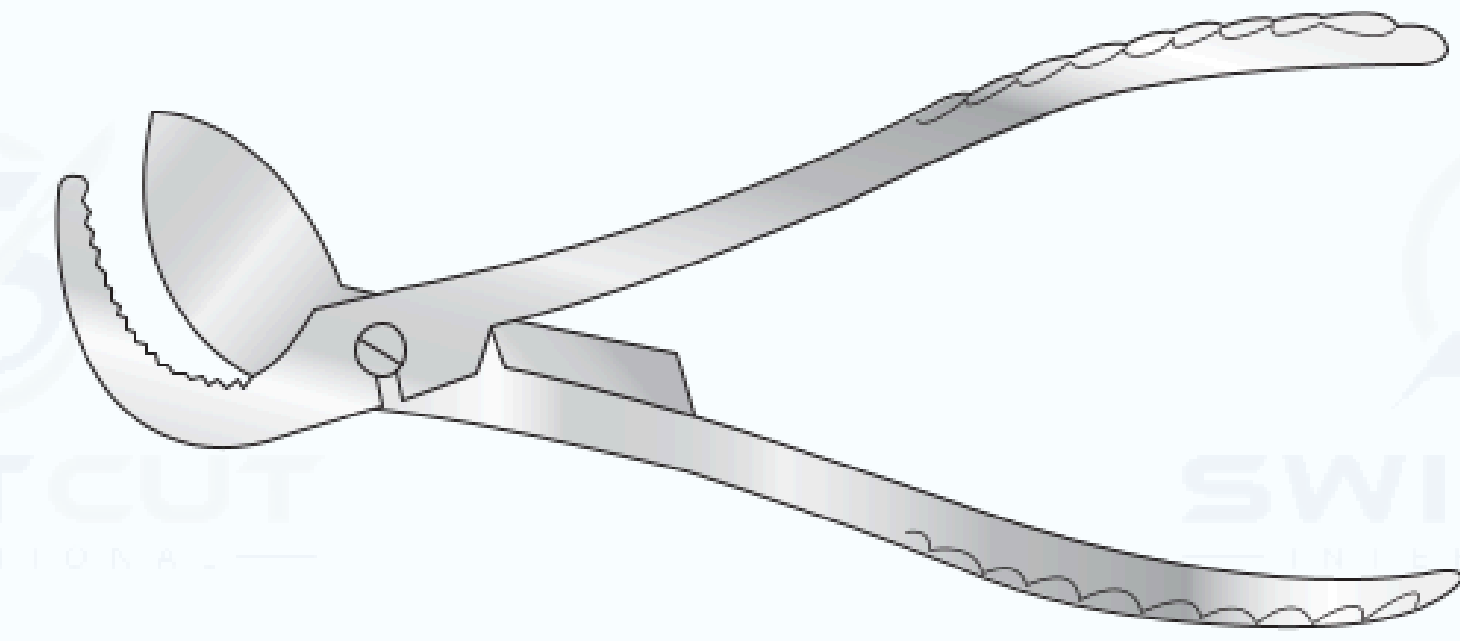

Rib Shears

London Hospital pattern