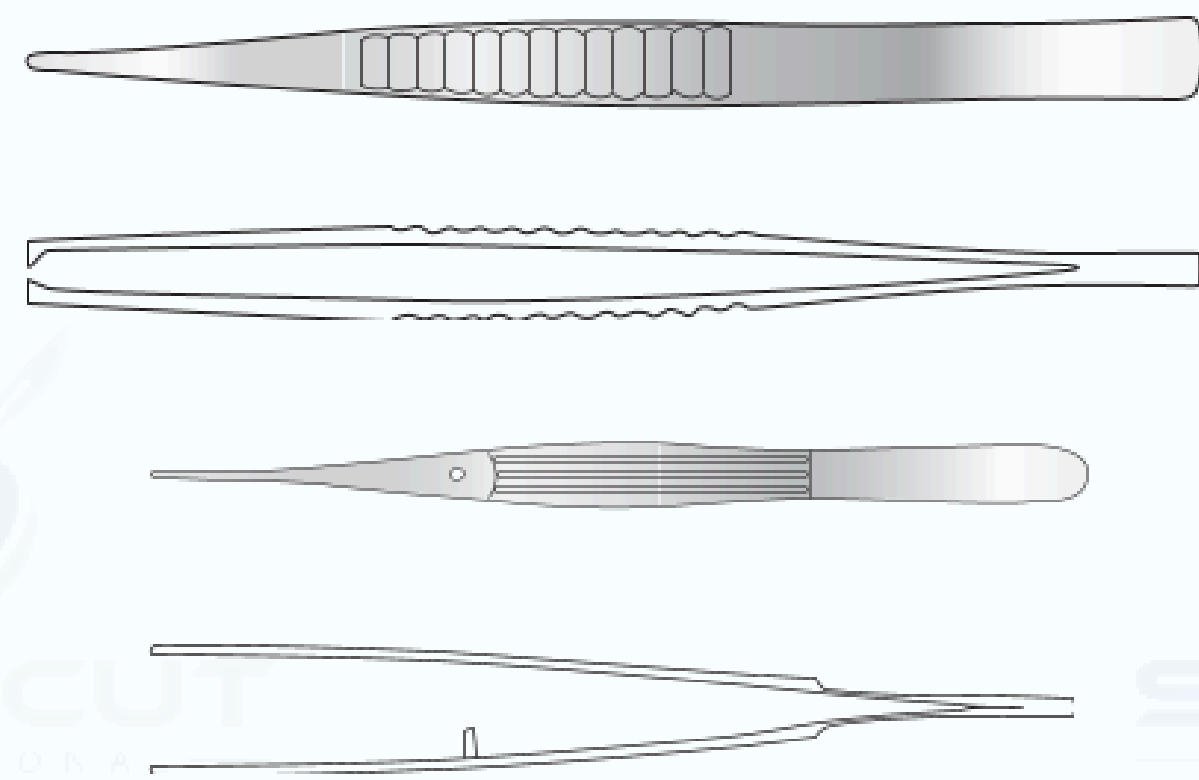

Block End Dissecting Forceps

Straight, serrated

SC-GI/256	152mm long
SC-GI/256a	203mm long
SC-PM/080	254mm long
SC-PM/081	310mm long

Spencer Wells Artery Forceps

Straight

SC-GI/035	127mm long
SC-GI/036	152mm long
SC-GI/037	177mm long
SC-GI/038	203mm long

Spencer Wells Artery Forceps

Curved

SC-GI/039	127mm long
SC-GI/040	152mm long
SC-GI/041	177mm long
SC-GI/042	203mm long

Treves Dissecting Forceps

200mm long

SC-PM/084	1-2 teeth
SC-PM/086	2-3 teeth

Jean Dissecting Forceps

177mm long

SC-PM/097	Serrated
SC-PM/098	1-2 teeth

Dura Mater Stripping Forceps

SC-PM/091	203mm long
-----------	------------

Lane Bowel Clamp

Stainless steel, straight

SC-PM/087	177mm long
-----------	------------