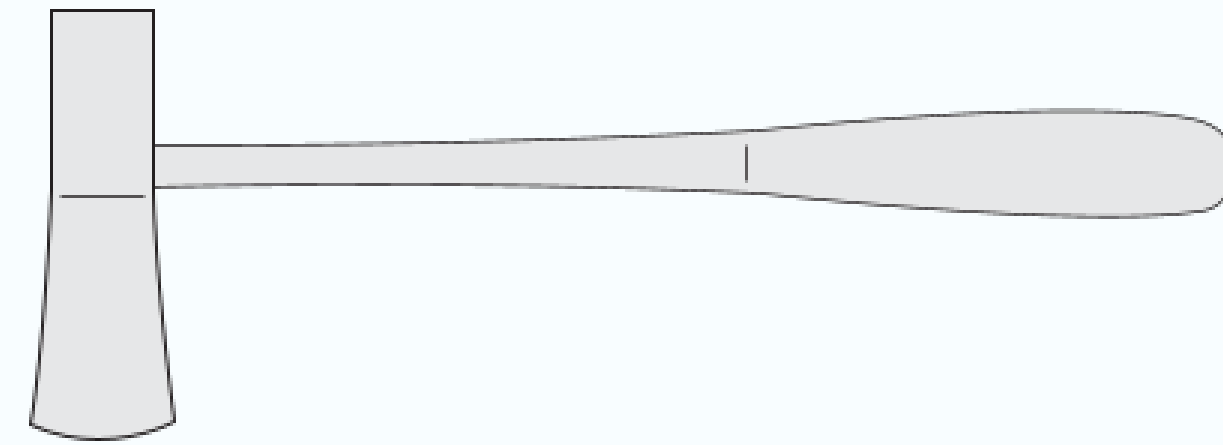

Hammer

Wrenchend