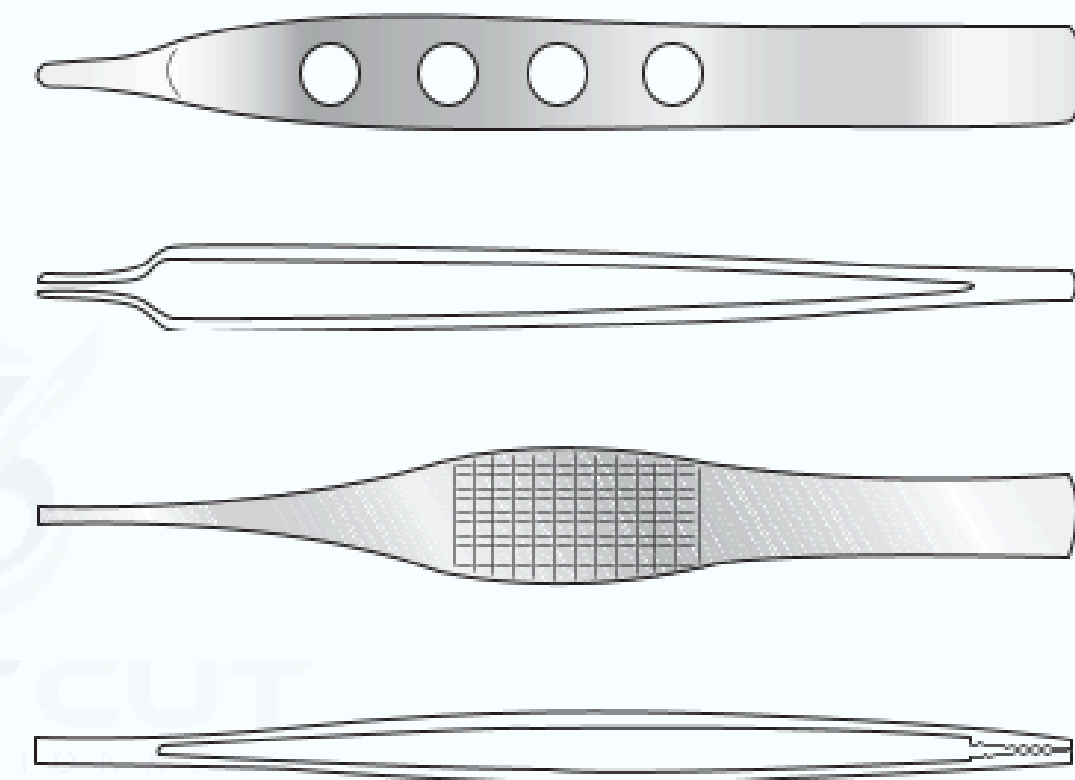

Block End Dissecting Forceps

Straight, serrated

SC-GI/256	152mm long
SC-GI/256a	203mm long
SC-PM/080	254mm long
SC-PM/081	310mm long

Spencer Wells Artery Forceps

Straight

SC-GI/035	127mm long
SC-GI/036	152mm long
SC-GI/037	177mm long
SC-GI/038	203mm long

Spencer Wells Artery Forceps

Curved

SC-GI/039	127mm long
SC-GI/040	152mm long
SC-GI/041	177mm long
SC-GI/042	203mm long

Treves Dissecting Forceps

200mm long

SC-PM/084	1-2 teeth
SC-PM/086	2-3 teeth

Jean Dissecting Forceps

177mm long

SC-PM/097	Serrated
SC-PM/098	1-2 teeth

Dura Mater Stripping Forceps

SC-PM/091	203mm long
-----------	------------

Lane Bowel Clamp

Stainless steel, straight

SC-PM/087	177mm long
-----------	------------