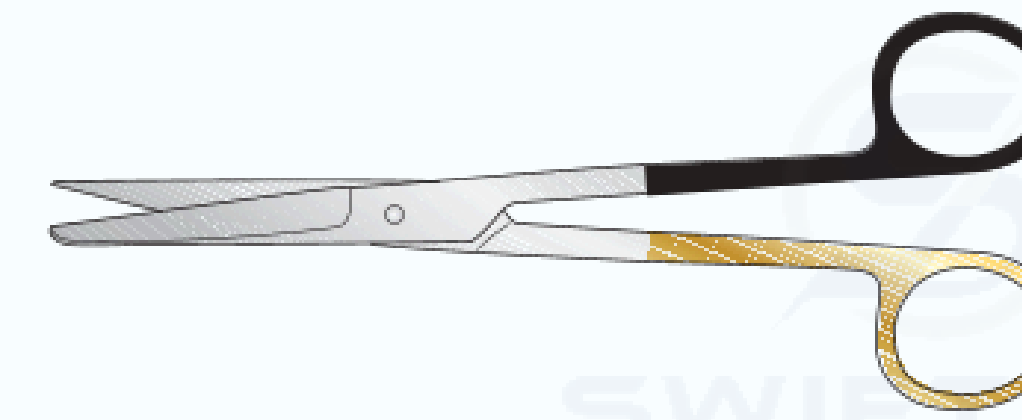

Dissection Scissors

Tungsten carbide, supercut, 175mm long

SC-PM/150	Blunt/blunt