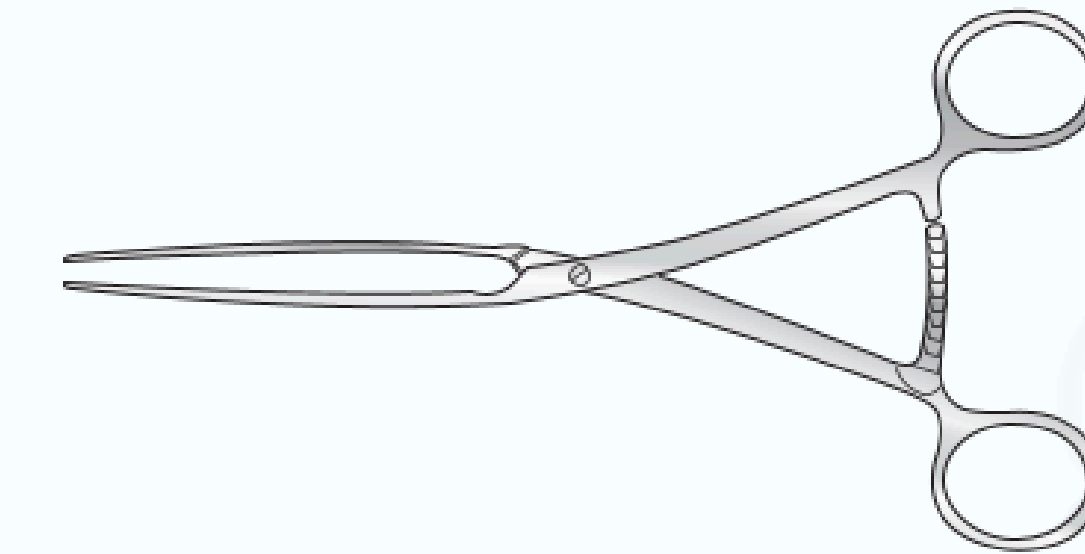

Spencer Wells Artery Forceps

Curved

SC-GI/039	127mm long
SC-GI/040	152mm long
SC-GI/041	177mm long
SC-GI/042	203mm long

Treves Dissecting Forceps

200mm long

SC-PM/084	1-2 teeth
SC-PM/086	2-3 teeth

Jean Dissecting Forceps

177mm long

SC-PM/097	Serrated
SC-PM/098	1-2 teeth

Dura Mater Stripping Forceps

SC-PM/091	203mm long
-----------	------------

Lane Bowel Clamp

Stainless steel, straight

SC-PM/087	177mm long
-----------	------------