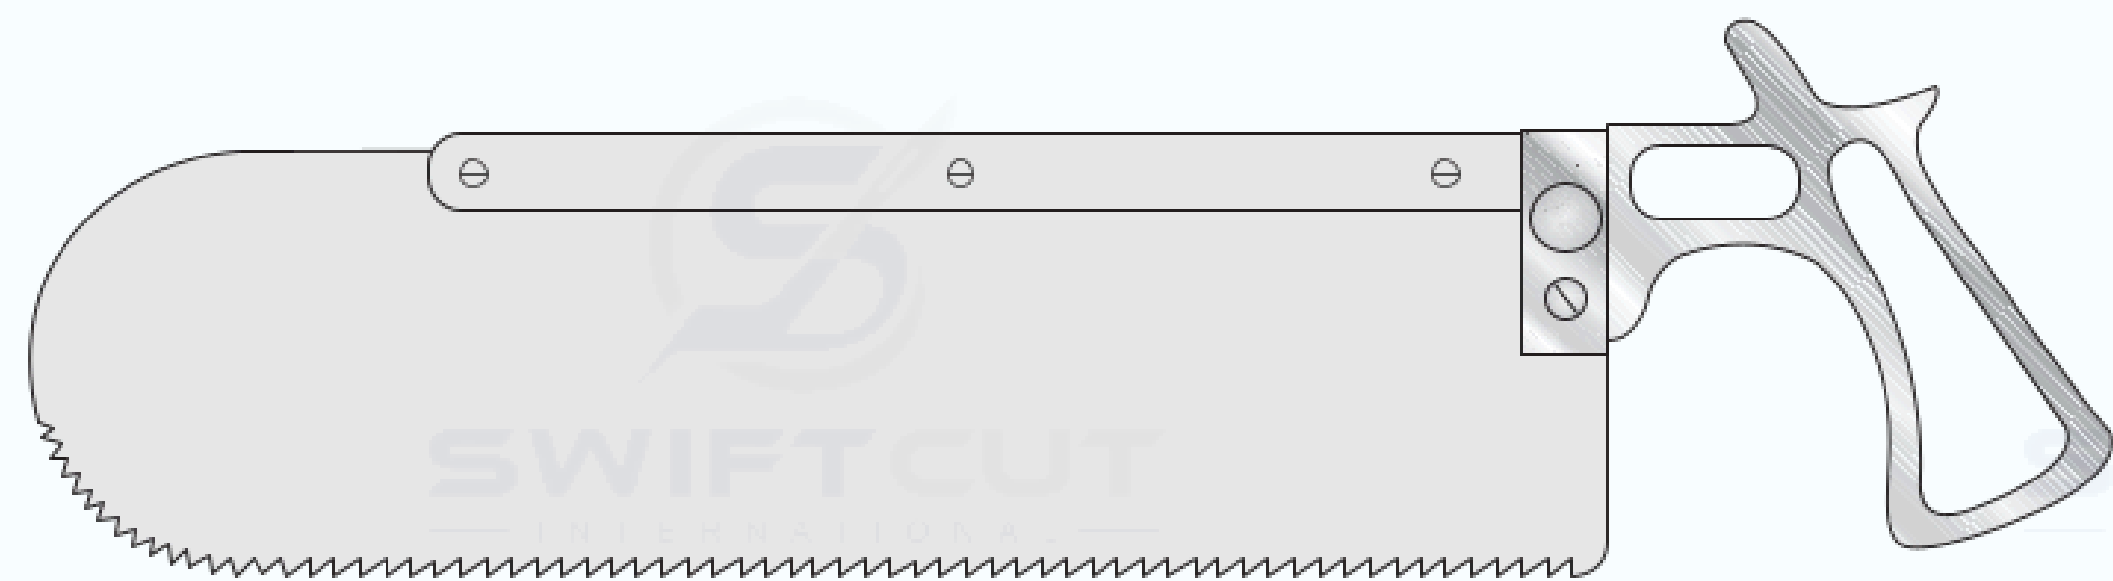

Fixed Back Saw

14 teeth per inch

SC-PM/105	Blade length 228mm
SC-PM/107	Blade length 254mm

Barnard's Saw

14 teeth per inch

SC-PM/104	Blade length 279mm