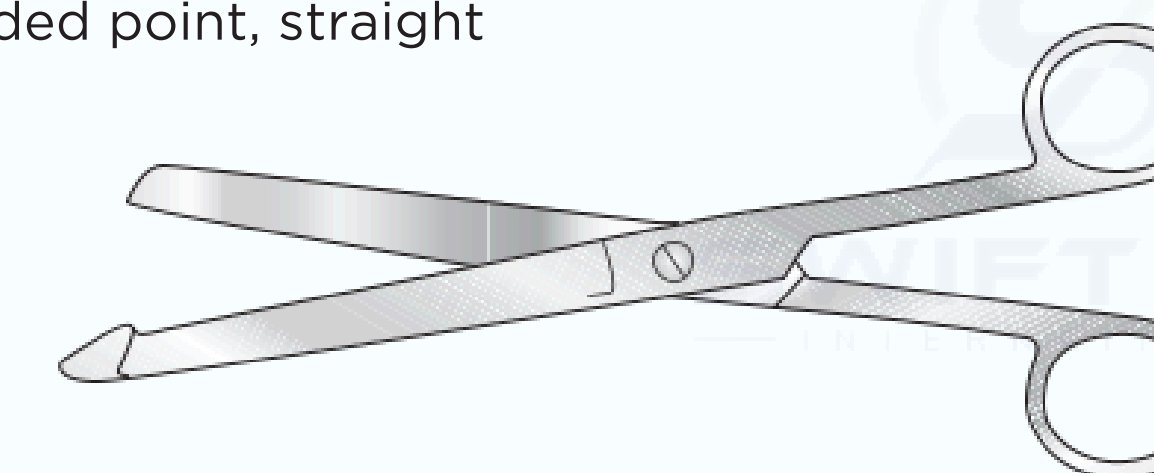

SC-PM/057	196mm long
-----------	------------

Barnards Bowel Scissors

Guarded point, straight

SC-PM/056	279mm long
-----------	------------

Iris scissors

102mm long

SC-OP/032	Straight
SC-OP/033	Curved

Strabismus Scissors