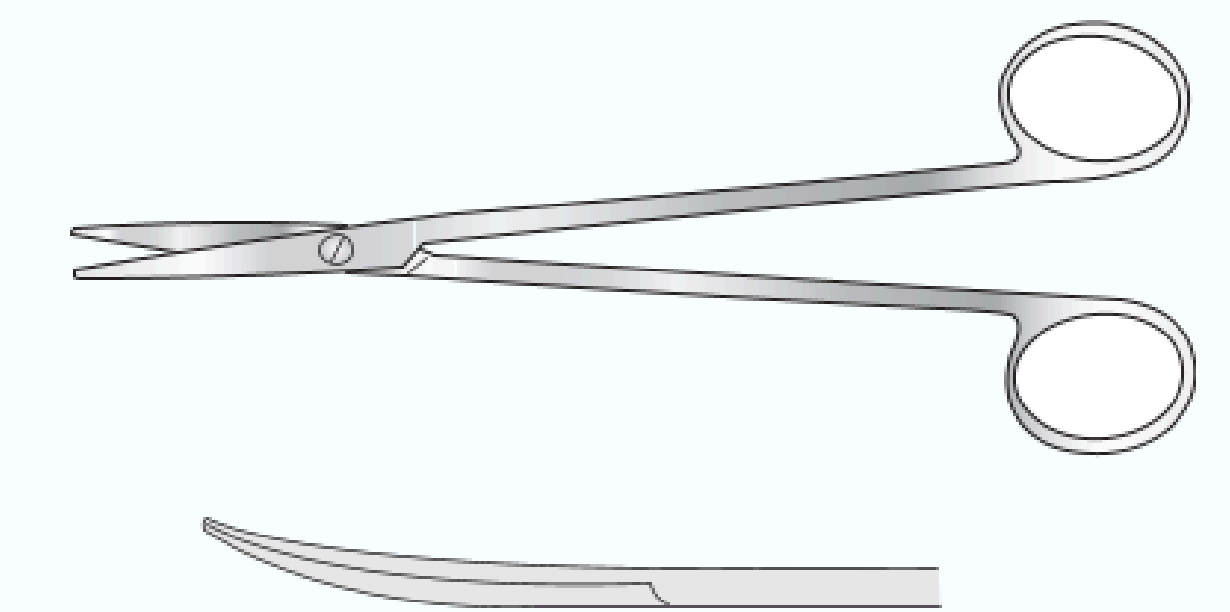

SC-PM/057	196mm long
-----------	------------

Barnards Bowel Scissors

Guarded point, straight

SC-PM/056	279mm long
-----------	------------

Iris scissors

102mm long

SC-OP/032	Straight
SC-OP/033	Curved

Strabismus Scissors

114mm long

SC-OP/29	Straight
SC-OP/30	Curved

Metzenbaum Scissors

185mm long

SC-GI/405	Straight
SC-GI/407	Curved

Scissors - Mayo

Straight, round point

SC-GI/409	140mm long
SC-GI/409a	160mm long
SC-GI/411	215mm long