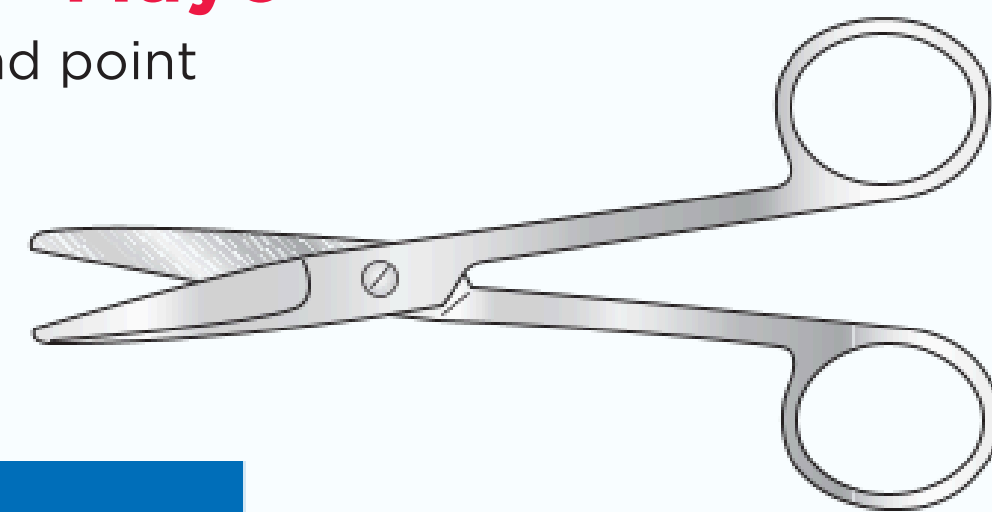

114mm long

SC-OP/29	Straight
SC-OP/30	Curved

Metzenbaum Scissors

185mm long

SC-GI/405	Straight
SC-GI/407	Curved

Scissors - Mayo

Straight, round point

SC-GI/409	140mm long
SC-GI/409a	160mm long
SC-GI/411	215mm long