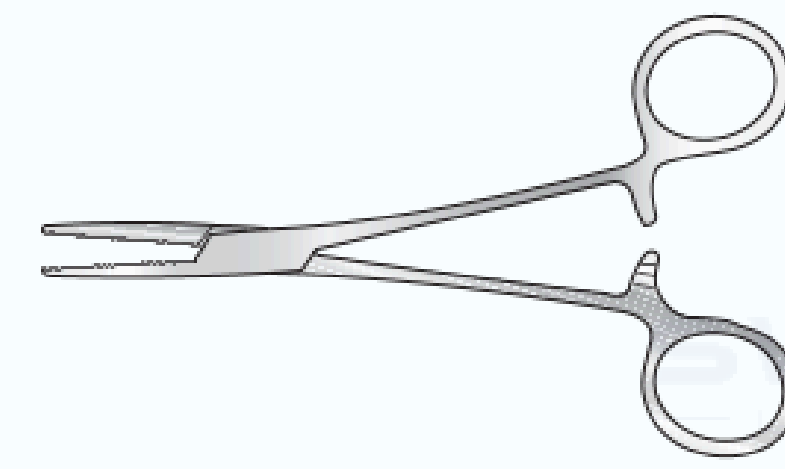

Block End Dissecting Forceps

Straight, serrated

SC-GI/256	152mm long
SC-GI/256a	203mm long
SC-PM/080	254mm long
SC-PM/081	310mm long

Spencer Wells Artery Forceps

Straight

SC-GI/035	127mm long
SC-GI/036	152mm long
SC-GI/037	177mm long
SC-GI/038	203mm long

Spencer Wells Artery Forceps

Curved

SC-GI/039	127mm long
SC-GI/040	152mm long
SC-GI/041	177mm long
SC-GI/042	203mm long

Treves Dissecting Forceps

200mm long

SC-PM/084	1-2 teeth
SC-PM/086	2-3 teeth

Jean Dissecting Forceps