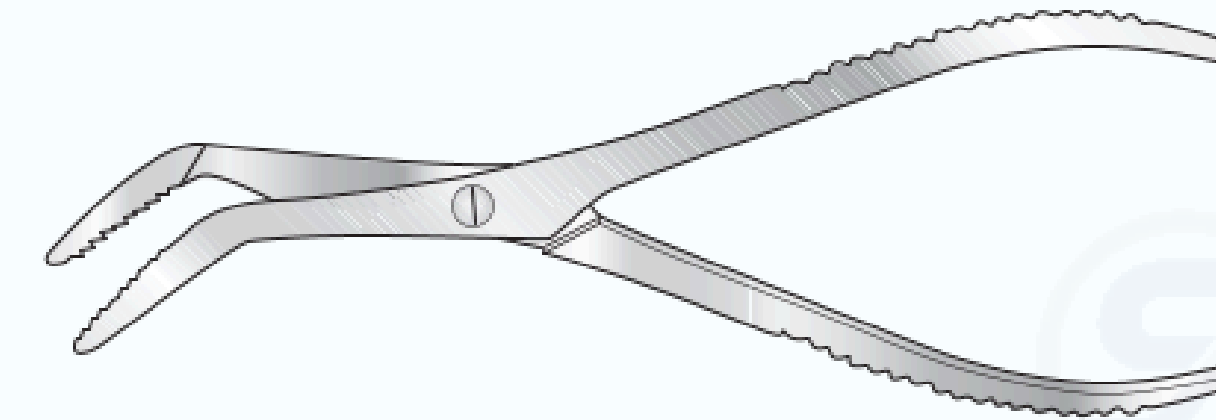

Dura Mater Stripping Forceps

SC-PM/091	203mm long