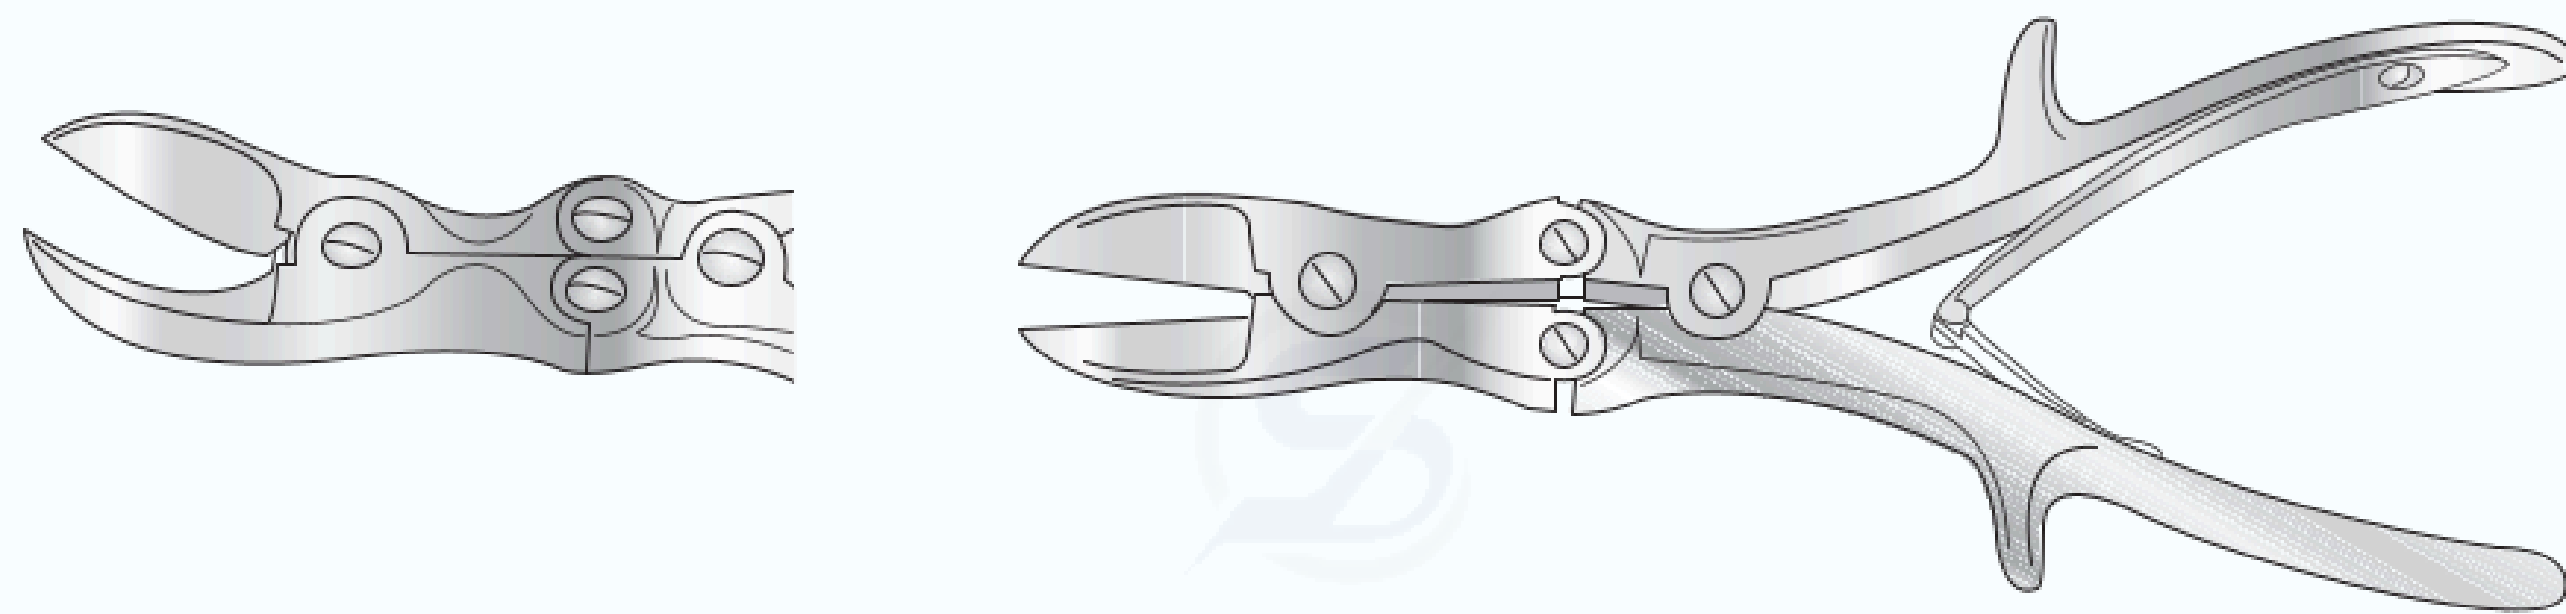

Horsley Bone Cutter

Compound action
266mm long