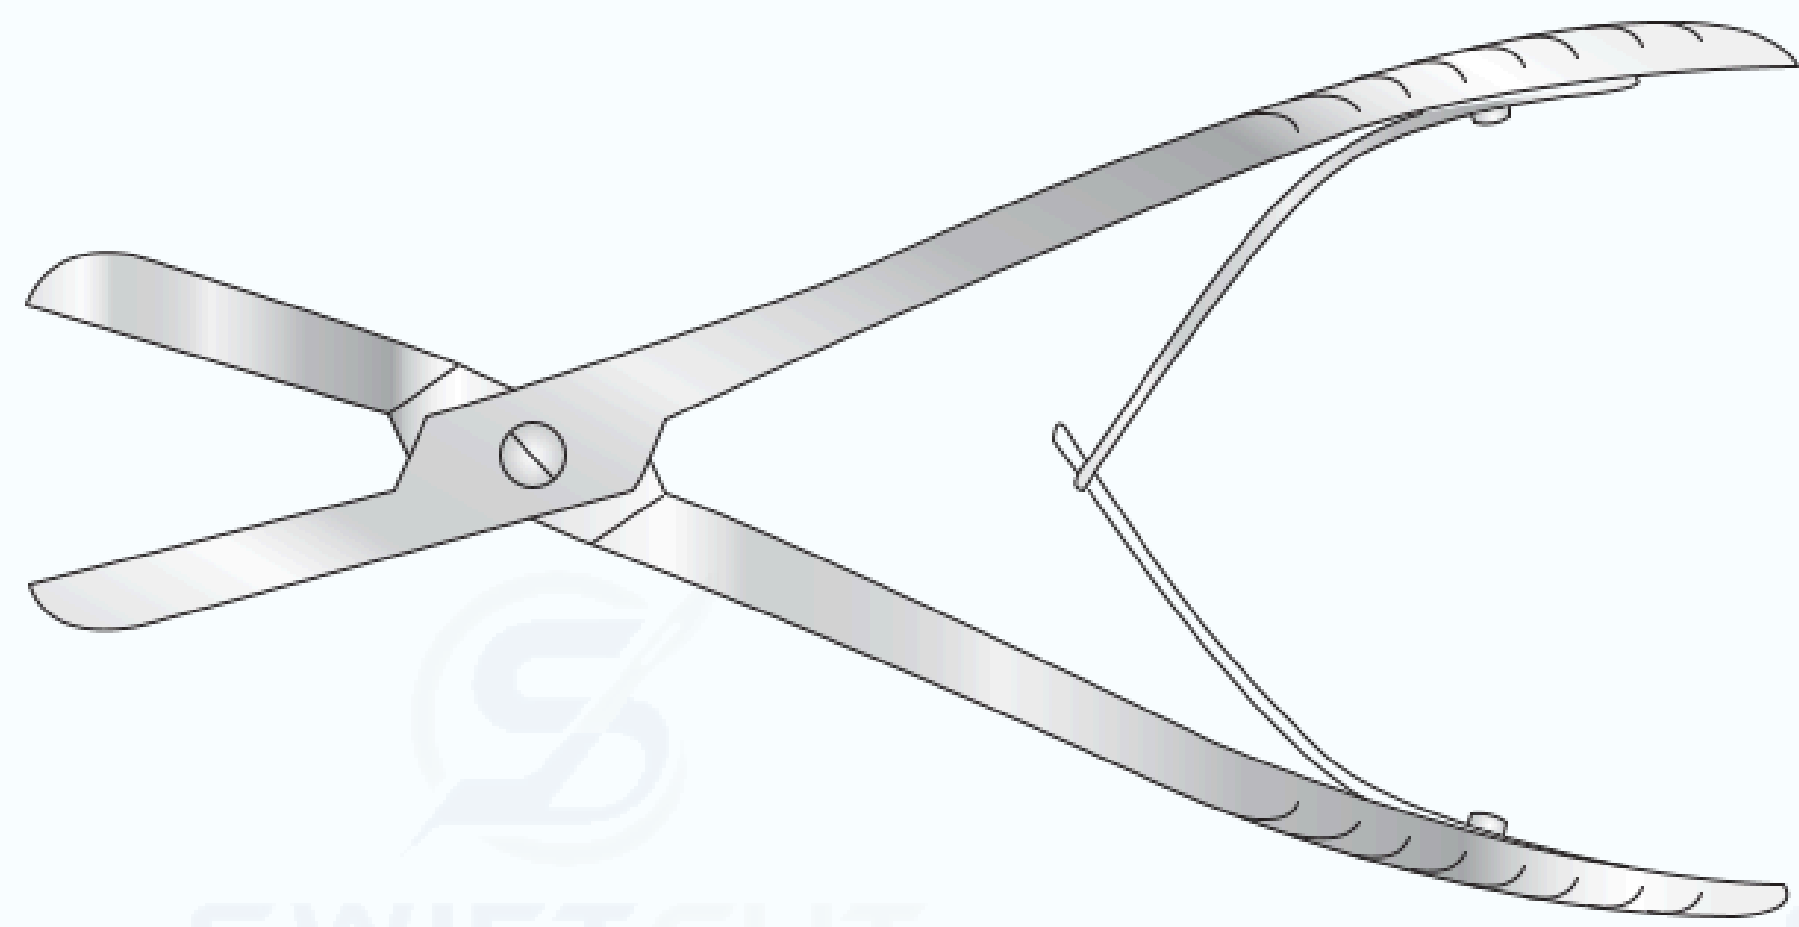

Ferguson "Lion" Bone Holding Forceps

SC-PM/069	203mm long
-----------	------------

Horsley Bone Cutter

Compound action
266mm long

S C- P M /074	Straight
SC-PM/075	Angled

Liston Bone Cutting Forceps

Angled

SC-PM/067	254mm long
SC-PM/068	304mm long