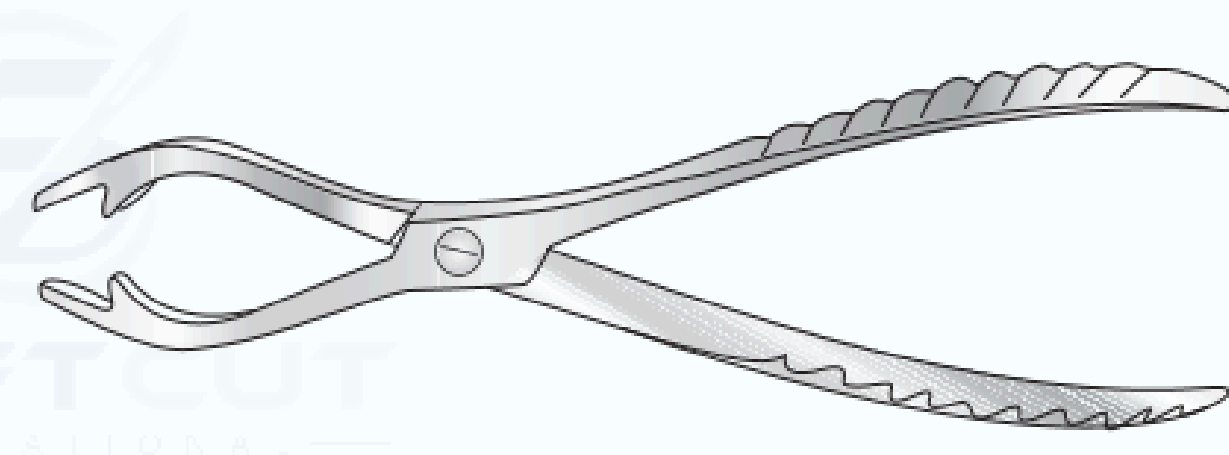

Ferguson "Lion" Bone Holding Forceps