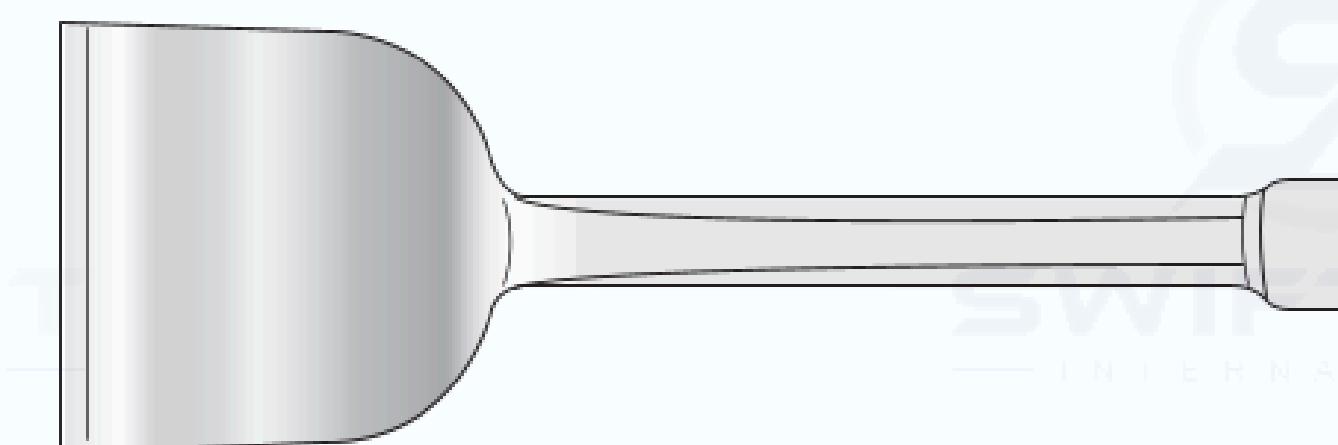

Vertebrae Chisel

Angled

SC-PM/136	Blade 76mm