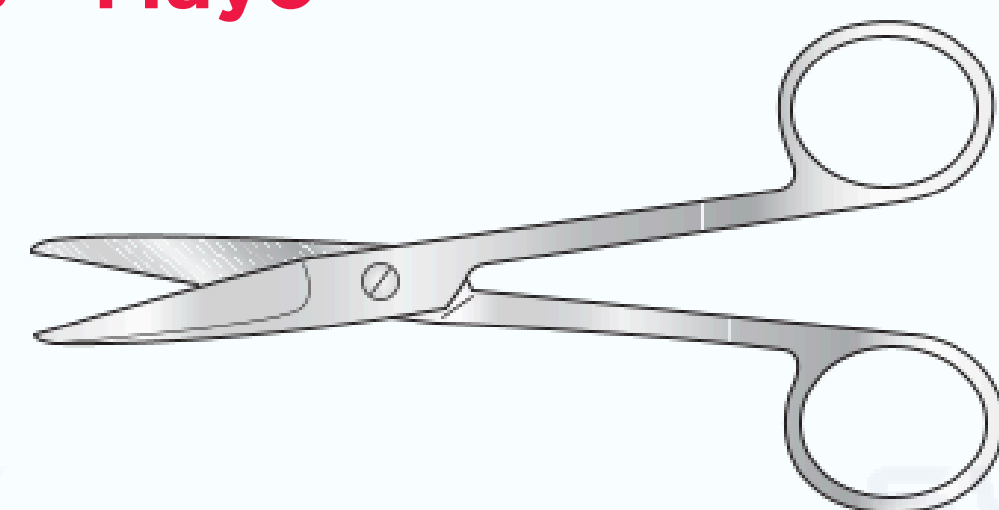

Dressing Scissors

Fine end, tungsten carbide, supercut, 200mm long

SC-PM/147	Blunt/sharp
SC-PM/149	Blunt/blunt

Scissors - Mayo

Fine point

SC-PM/039	Straight 139mm long
SC-PM/043	Curved 139mm long
SC-PM/044	Curved 190mm long
SC-PM/045	Curved 215mm long